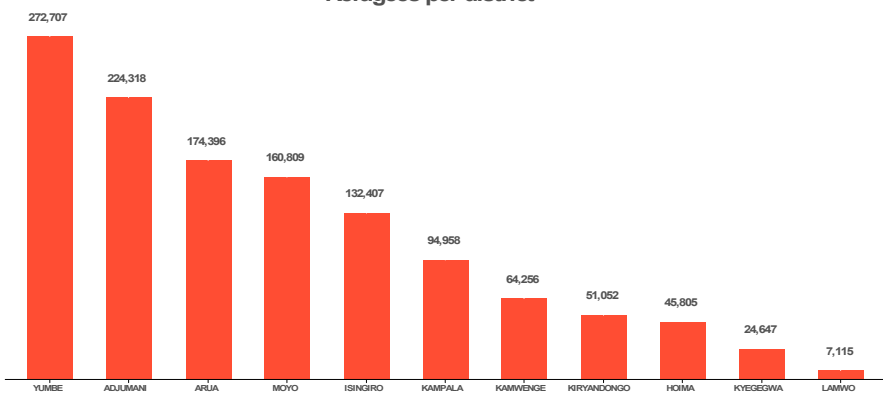

UGANDA

Refugee and Host Community Ratios by District

as of 01 May 2017

LEGEND

- ★ Capital
- △ Refugee settlement
- International boundary
- District boundary
- Red Host Community
- Blue Refugees

Refugees per district

Total refugees and asylum seekers
1,252,470

S.Sudan	DRC	Burundi
898,864	227,413	45,993
Somalia	Rwanda	Others
42,826	17,147	20,227

The boundaries and names shown and the designations used on this map do not imply official endorsement or acceptance by the United Nations.