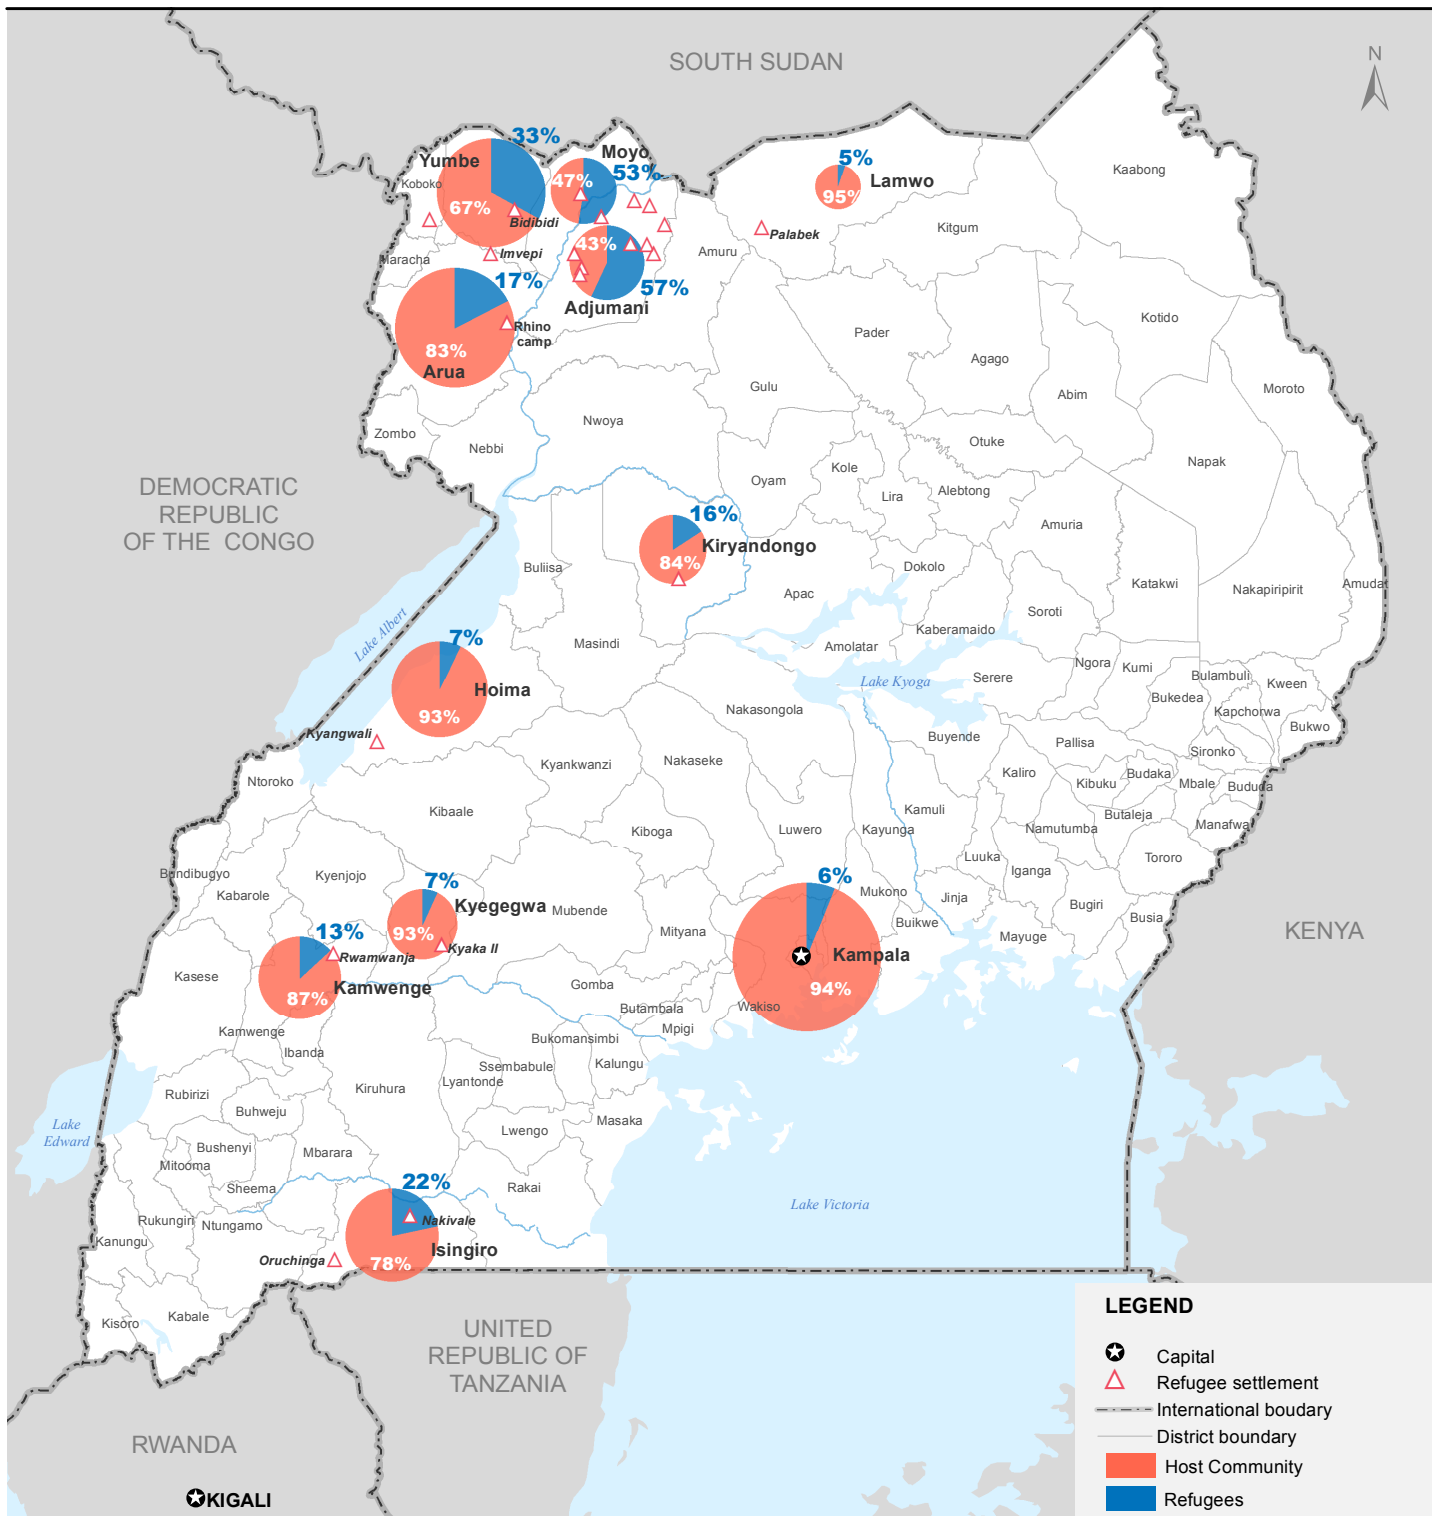

UGANDA

Refugee and Host Community Ratios by District

as of 01 May 2017

LEGEND

- ★ Capital
- △ Refugee settlement
- International boundary
- District boundary
- Red Host Community
- Blue Refugees

Refugees per district

Total refugees and asylum seekers
1,252,470

S.Sudan	DRC	Burundi
898,864	227,413	45,993
Somalia	Rwanda	Others
42,826	17,147	20,227

The boundaries and names shown and the designations used on this map do not imply official endorsement or acceptance by the United Nations.